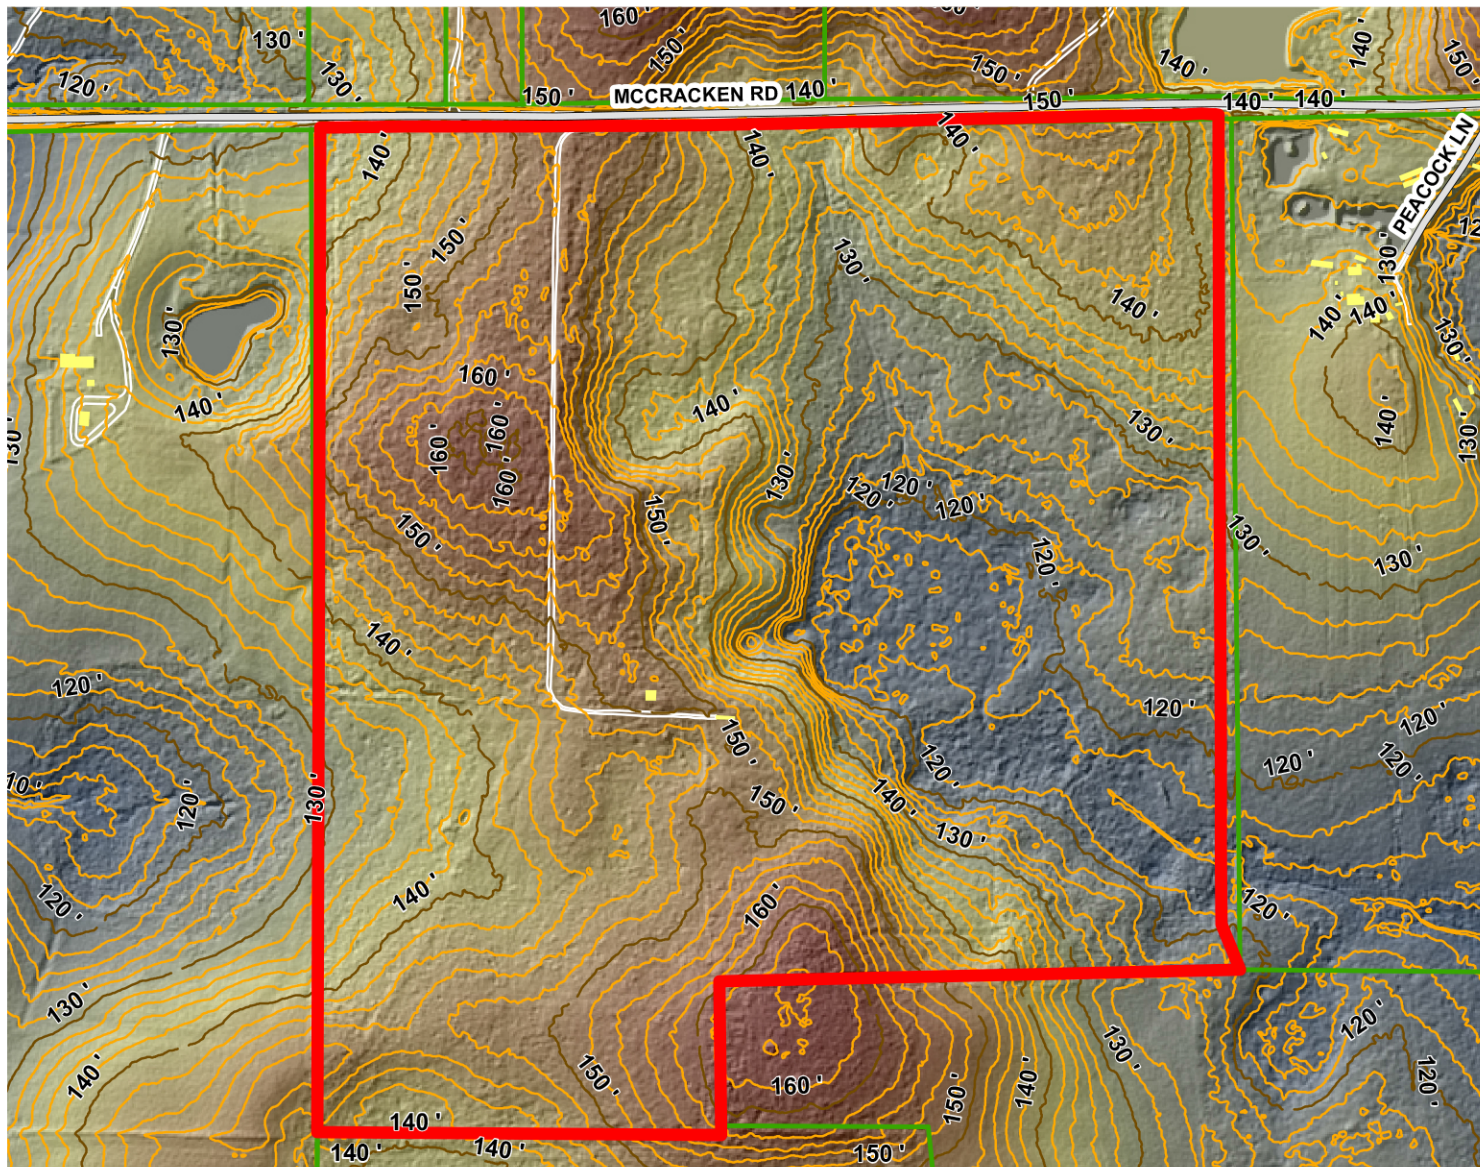

McCracken Road Tract - Leon County, FL

-  subject
-  Parcel Lines
-  BUILDINGS
- GISADMIN.ctour88
- 2' contour (TYPE)
-  INDEX
-  INTER
-  Road Edges

0 120 240 360
Feet
1 in = 460 ft

D.E. Billingsley
Licensed Real Estate Broker
Alabama/Florida/Georgia/Montana