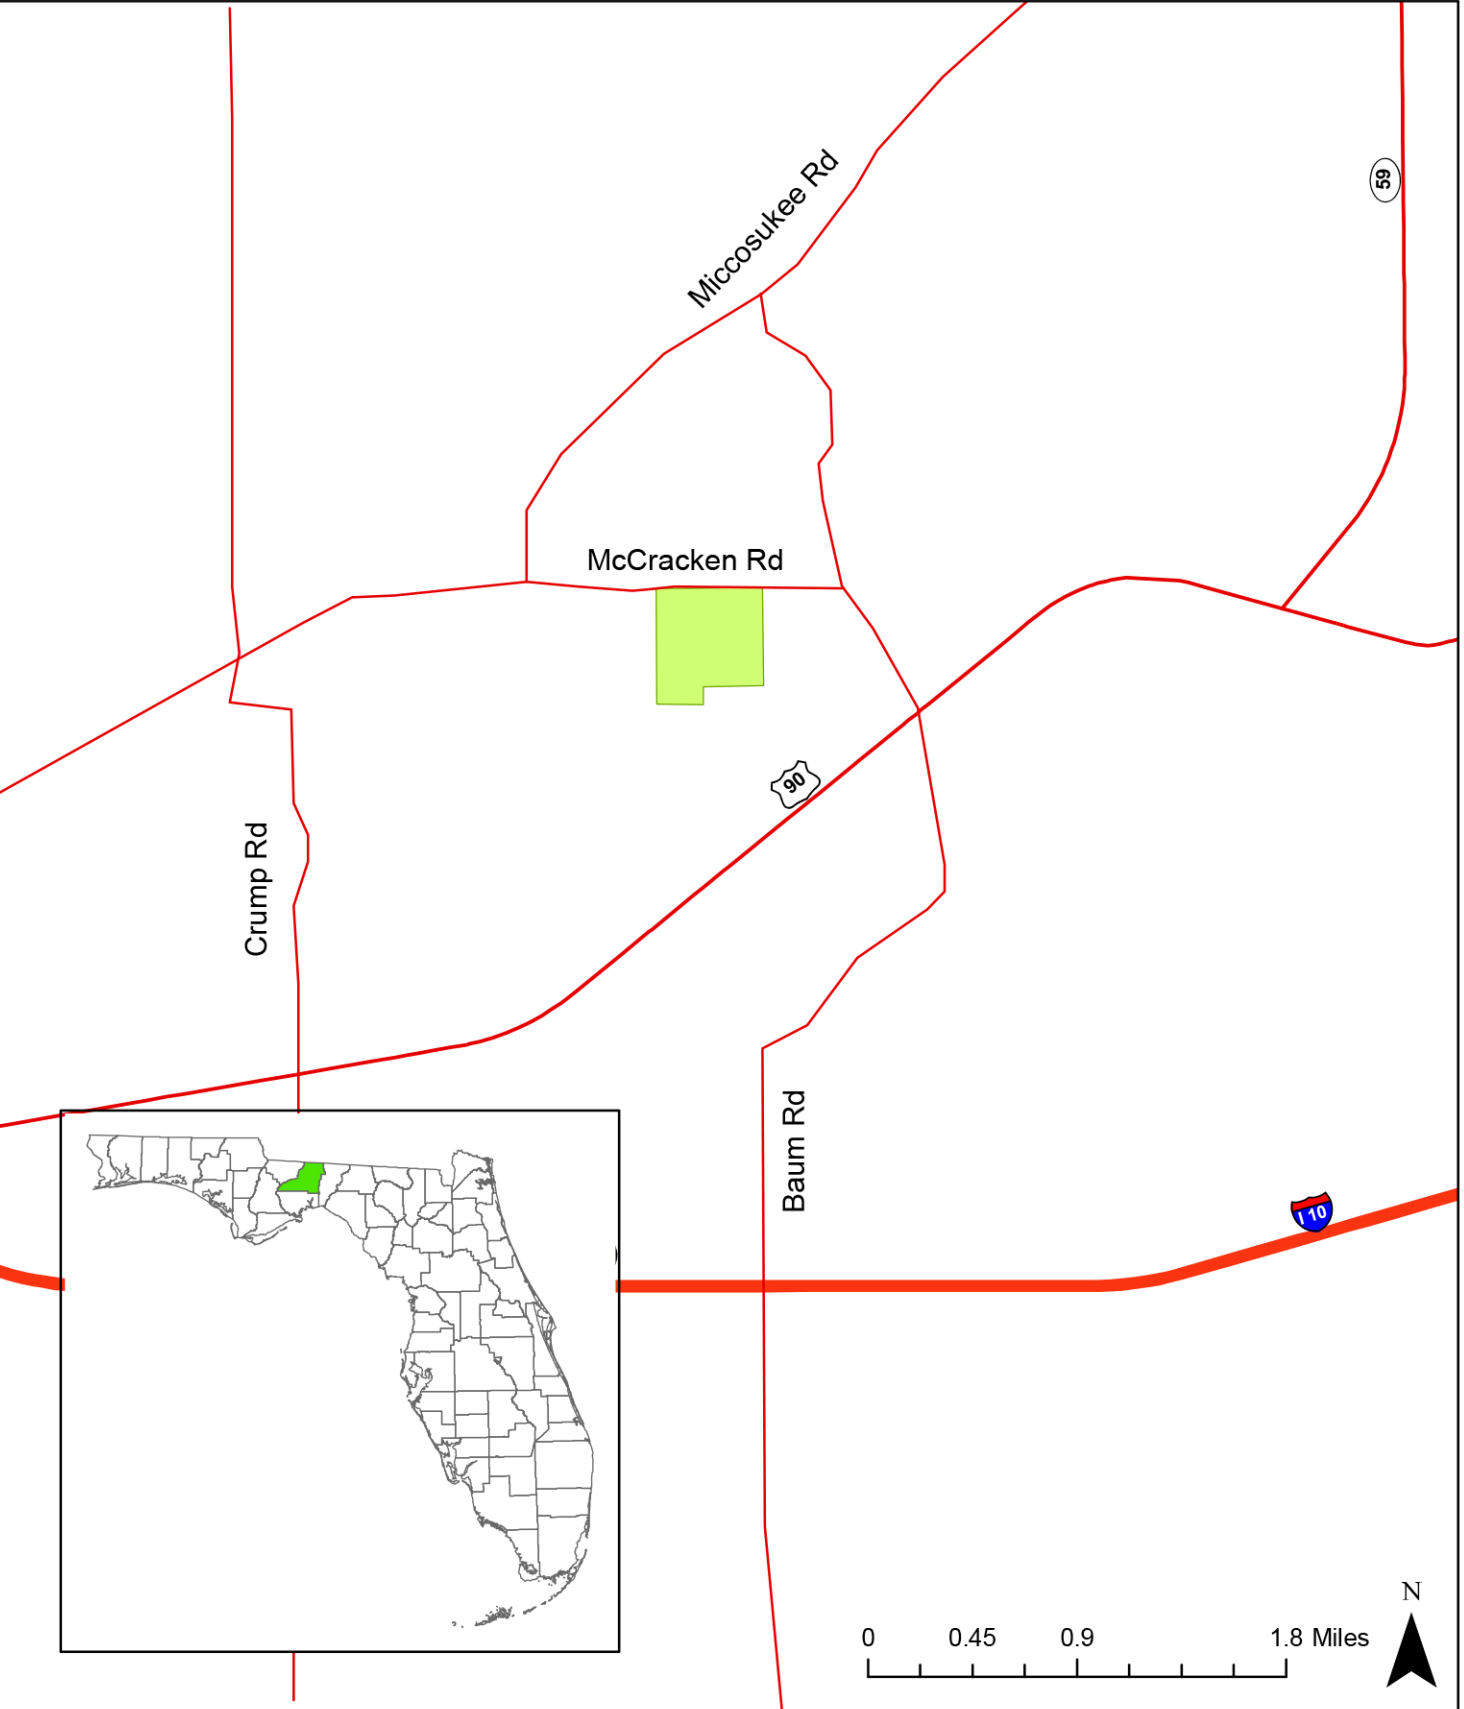

McCracken Road Tract - Leon County, FL

D.E. Billingsley
Licensed Real Estate Broker
Alabama/Florida/Georgia/Montana

Phone: (850) 510-3309
Email: DE@debillingsley.com
www.debillingsley.com